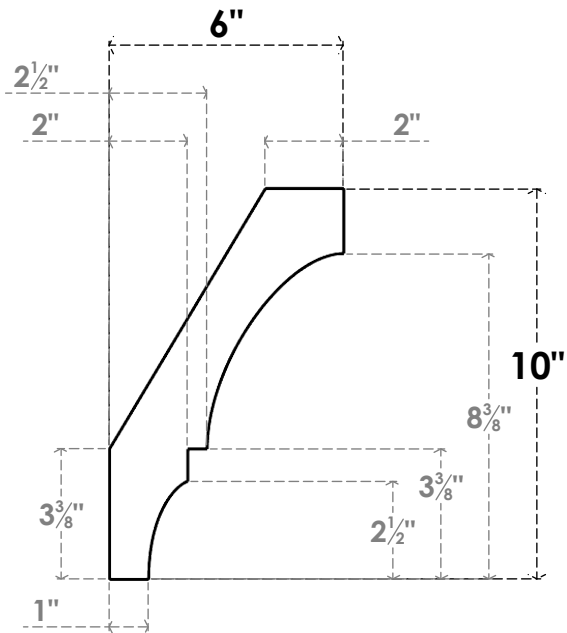

ITEM NUMBER: BRCPO030X06000X10000BOA

3"W X 6"D X 10"H BALBOA ARCHITECTURAL GRADE PVC OPEN BRACE

SIDE PROFILE

FRONT PROFILE

ISOMETRIC

EKENA MILLWORK
 2300 WEST MAIN ST.
 CLARKSVILLE, TX 75426
 TOLL FREE: 866-607-0453
 WWW.EKENAMILLWORK.COM