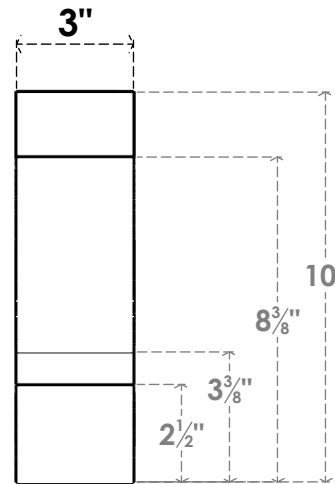

ITEM NUMBER: BRCPO030X06000X10000BOA

3"W X 6"D X 10"H BALBOA ARCHITECTURAL GRADE PVC OPEN BRACE

SIDE PROFILE

FRONT PROFILE

ISOMETRIC

EKENA MILLWORK
 2300 WEST MAIN ST.
 CLARKSVILLE, TX 75426
 TOLL FREE: 866-607-0453
 WWW.EKENAMILLWORK.COM