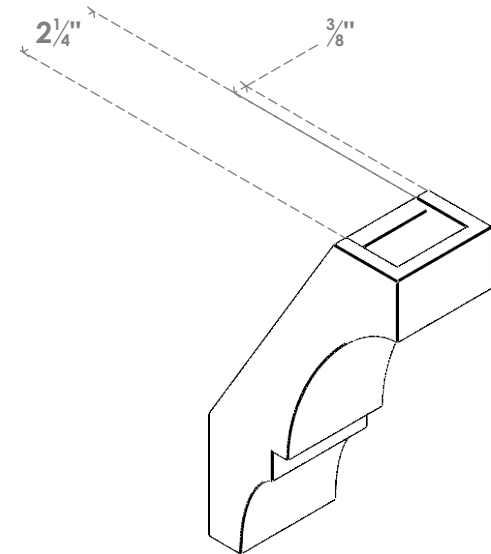

ITEM NUMBER: BRCPO030X06000X10000BOA

3"W X 6"D X 10"H BALBOA ARCHITECTURAL GRADE PVC OPEN BRACE

SIDE PROFILE

FRONT PROFILE

ISOMETRIC

EKENA MILLWORK
 2300 WEST MAIN ST.
 CLARKSVILLE, TX 75426
 TOLL FREE: 866-607-0453
 WWW.EKENAMILLWORK.COM